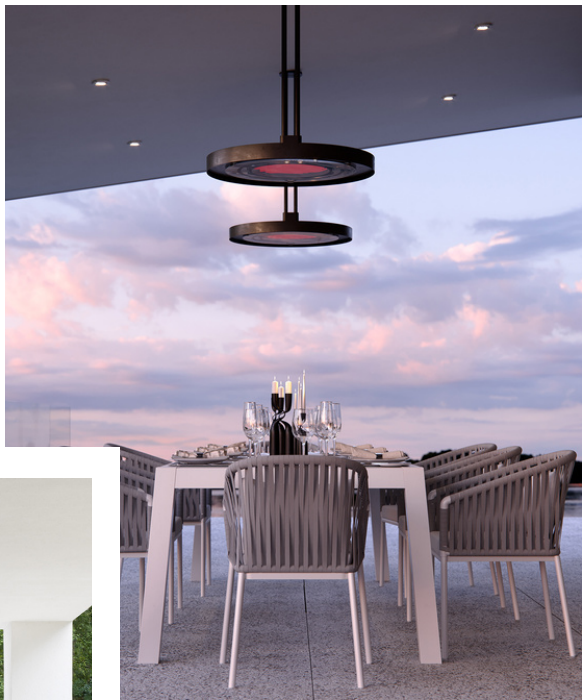

CONTEMPORARY ▶