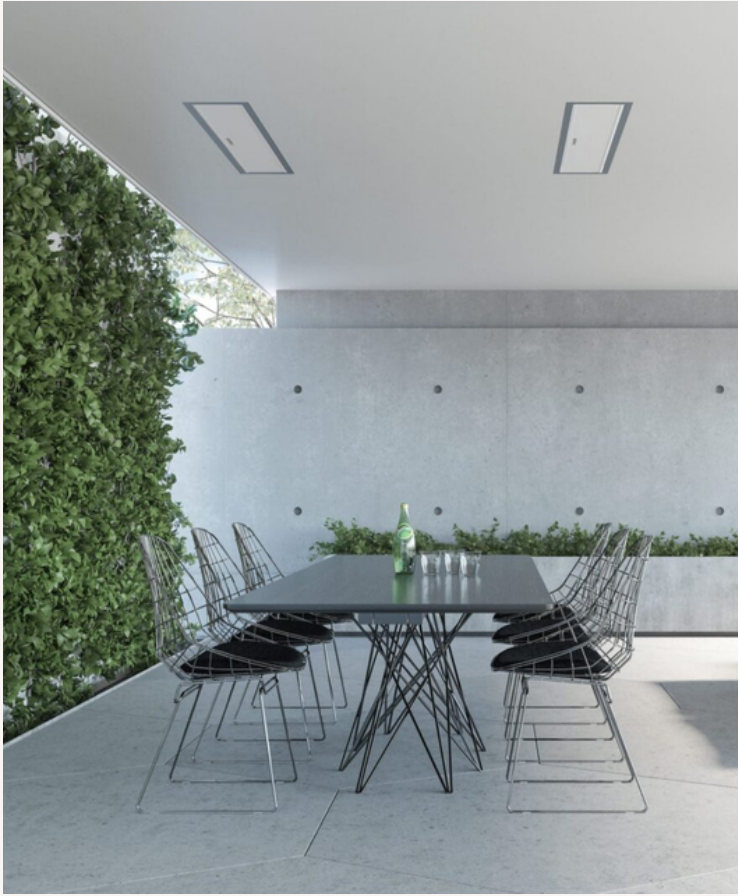

Platinum Electric Marine
Ceiling Recessed

HOT TIP

Elevate exterior ambiance with the discreet sophistication of flush-mounted heaters. With seamless ceiling integration, this installation choice manages to optimize both design and spatial efficiency, and exudes a refined aesthetic and sense of modern luxury.

TALK TO A BROMIC
HEATING EXPERT

“Our outdoor porch has become a huge part of our families home. It’s where my kids hangout, my husband watches football on Sundays, and I work at the table or on the couch. It’s an epicenter of action, all day long.”